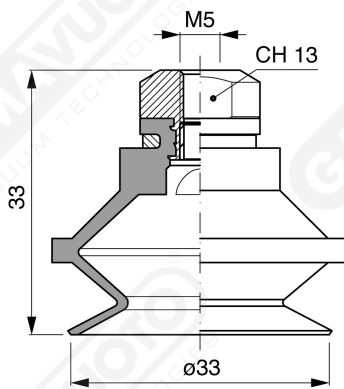

**Bellows suction cups BF 30 Series**

**Art. BF 30 35**

**Art. BF 30 00**

**Art. BF 30 20**

**Art. BF 30 30**

**Art. BF 30 60 ÷ 64**

**Art. BF 30 60**

with filter

**Art. BF 30 61**

with filter and check valve

**Art. BF 30 63**

without filter

**Art. BF 30 64**

with check valve without filter

F-LINE suction cups BM - BF series

**GAMAVUOTO**  
VACUUM TECHNOLOGIES

**Art. BF 30 90**

with filter

**Art. BF 30 91**

with check valve

**Art. BF 30 93**

without filter

**Art. BF 30 90 ÷ 93**