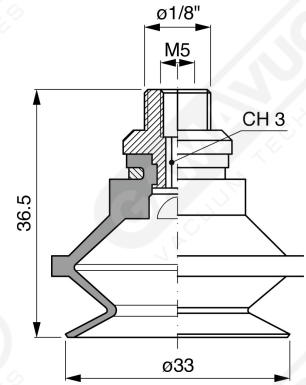

**Bellows suction cups BF 30 Series**

**Art. BF 30 35**

**Art. BF 30 00**

**Art. BF 30 20**

**Art. BF 30 30**

**Art. BF 30 60 ÷ 64**

**Art. BF 30 60**

with filter

**Art. BF 30 61**

with filter and check valve

**Art. BF 30 63**

without filter

**Art. BF 30 64**

with check valve without filter

F-LINE suction cups BM - BF series

**GAMAVUOTO**  
VACUUM TECHNOLOGIES