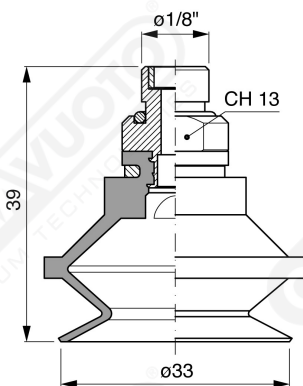

**Bellows suction cups BF 30 Series**

**Art. BF 30 35**

**Art. BF 30 00**

**Art. BF 30 20**

**Art. BF 30 30**

**Art. BF 30 60 ÷ 64**

**Art. BF 30 60**

with filter

**Art. BF 30 61**

with filter and check valve

**Art. BF 30 63**

without filter

**Art. BF 30 64**

with check valve without filter

F-LINE suction cups BM - BF series

**GAMAVUOTO**  
VACUUM TECHNOLOGIES