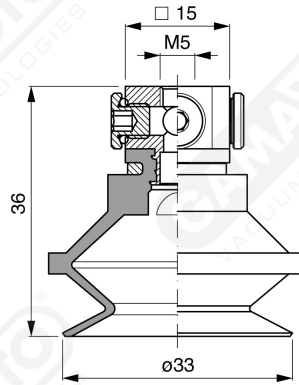

**Bellows suction cups BF 30 Series**

**Art. BF 30 35**

**Art. BF 30 00**

**Art. BF 30 20**

**Art. BF 30 30**

**Art. BF 30 60 ÷ 64**

**Art. BF 30 60**

with filter

**Art. BF 30 61**

with filter and check valve

**Art. BF 30 63**

without filter

**Art. BF 30 64**

with check valve without filter

F-LINE suction cups BM - BF series

**GAMAVUOTO**  
VACUUM TECHNOLOGIES