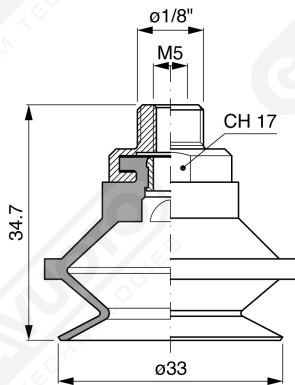

**Bellows suction cups BF 30 Series**

**Art. BF 30 35**

**Art. BF 30 00**

**Art. BF 30 20**

**Art. BF 30 30**

**Art. BF 30 60 ÷ 64**

**Art. BF 30 60**

with filter

**Art. BF 30 61**

with filter and check valve

**Art. BF 30 63**

without filter

**Art. BF 30 64**

with check valve without filter

F-LINE suction cups BM - BF series

**GAMAVUOTO**  
VACUUM TECHNOLOGIES