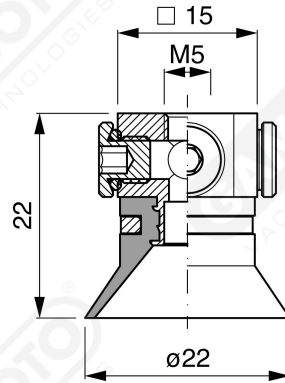

**Conical suction cups EF 20 Series**

**Art. EF 20 15**

**Art. EF 20 00**

**Art. EF 20 10**

**Art. EF 20 20**

**Art. EF 20 60 ÷ 64**

**Art. EF 20 60**

with filter

**Art. EF 20 61**

with filter and check valve

**Art. EF 20 63**

without filter

**Art. EF 20 64**

with check valve without filter

F-LINE suction cups EM - EF series

**Art. EF 20 90**