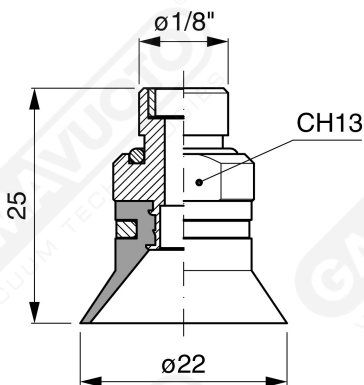

**Conical suction cups EF 20 Series**

**Art. EF 20 15**

**Art. EF 20 00**

**Art. EF 20 10**

**Art. EF 20 20**

**Art. EF 20 60 ÷ 64**

**Art. EF 20 60**

with filter

**Art. EF 20 61**

with filter and check valve

**Art. EF 20 63**

without filter

**Art. EF 20 64**

with check valve without filter

F-LINE suction cups EM - EF series

**Art. EF 20 90**