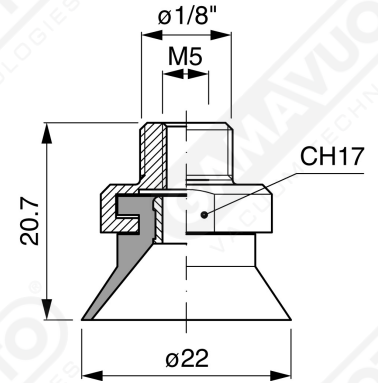

**Conical suction cups EF 20 Series**

**Art. EF 20 15**

**Art. EF 20 00**

**Art. EF 20 10**

**Art. EF 20 20**

**Art. EF 20 60 ÷ 64**

**Art. EF 20 60**

with filter

**Art. EF 20 61**

with filter and check valve

**Art. EF 20 63**

without filter

**Art. EF 20 64**

with check valve without filter

F-LINE suction cups EM - EF series

**Art. EF 20 90**