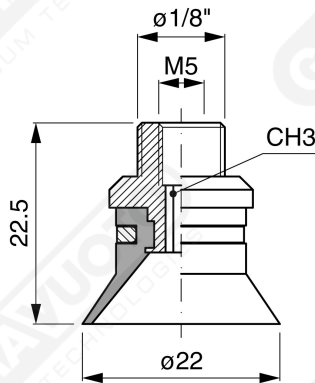

**Conical suction cups EF 20 Series**

**Art. EF 20 15**

**Art. EF 20 00**

**Art. EF 20 10**

**Art. EF 20 20**

**Art. EF 20 60 ÷ 64**

**Art. EF 20 60**

with filter

**Art. EF 20 61**

with filter and check valve

**Art. EF 20 63**

without filter

**Art. EF 20 64**

with check valve without filter

F-LINE suction cups EM - EF series

**Art. EF 20 90**