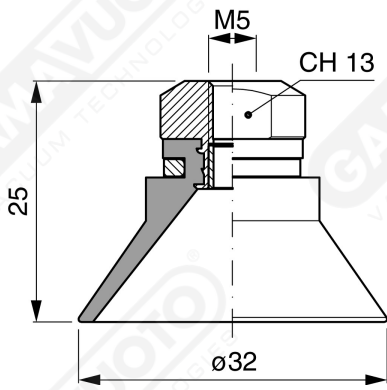

**Art. EF 30 61**

with filter and check valve

**Art. EF 30 63**

without filter

**Art. EF 30 64**

with check valve without filter

F-LINE suction cups EM - EF series

**GAMAVUOTO**  
VACUUM TECHNOLOGIES

**Art. EF 30 90**

with filter

**Art. EF 30 91**

with check valve

**Art. EF 30 93**

without filter

**Art. EF 30 90 ÷ 93**