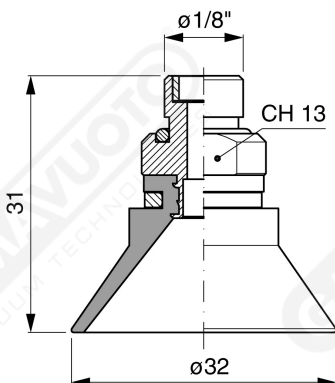

**Conical suction cups EF 30 Series**

**Art. EF 30 15**

**Art. EF 30 00**

**Art. EF 30 10**

**Art. EF 30 20**

**Art. EF 30 60 ÷ 64**

**Art. EF 30 60**

with filter

**Art. EF 30 61**

with filter and check valve

**Art. EF 30 63**

without filter

**Art. EF 30 64**

with check valve without filter

F-LINE suction cups EM - EF series

**GAMAVUOTO**  
VACUUM TECHNOLOGIES