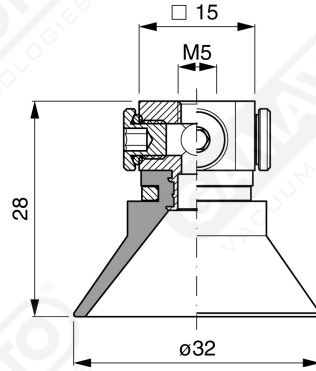

**Conical suction cups EF 30 Series**

**Art. EF 30 15**

**Art. EF 30 00**

**Art. EF 30 10**

**Art. EF 30 20**

**Art. EF 30 60 ÷ 64**

**Art. EF 30 60**

with filter

**Art. EF 30 61**

with filter and check valve

**Art. EF 30 63**

without filter

**Art. EF 30 64**

with check valve without filter

F-LINE suction cups EM - EF series

**GAMAVUOTO**  
VACUUM TECHNOLOGIES