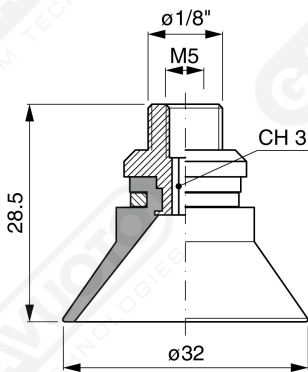

**Conical suction cups EF 30 Series**

**Art. EF 30 15**

**Art. EF 30 00**

**Art. EF 30 10**

**Art. EF 30 20**

**Art. EF 30 60 ÷ 64**

**Art. EF 30 60**

with filter

**Art. EF 30 61**

with filter and check valve

**Art. EF 30 63**

without filter

**Art. EF 30 64**

with check valve without filter

F-LINE suction cups EM - EF series

**GAMAVUOTO**  
VACUUM TECHNOLOGIES