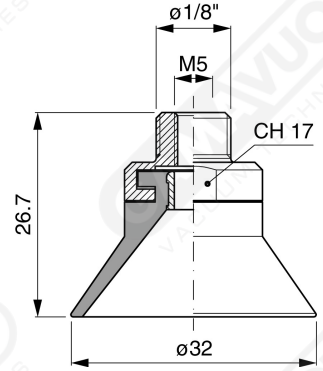

**Conical suction cups EF 30 Series**

**Art. EF 30 15**

**Art. EF 30 00**

**Art. EF 30 10**

**Art. EF 30 20**

**Art. EF 30 60 ÷ 64**

**Art. EF 30 60**

with filter

**Art. EF 30 61**

with filter and check valve

**Art. EF 30 63**

without filter

**Art. EF 30 64**

with check valve without filter

F-LINE suction cups EM - EF series

**GAMAVUOTO**  
VACUUM TECHNOLOGIES