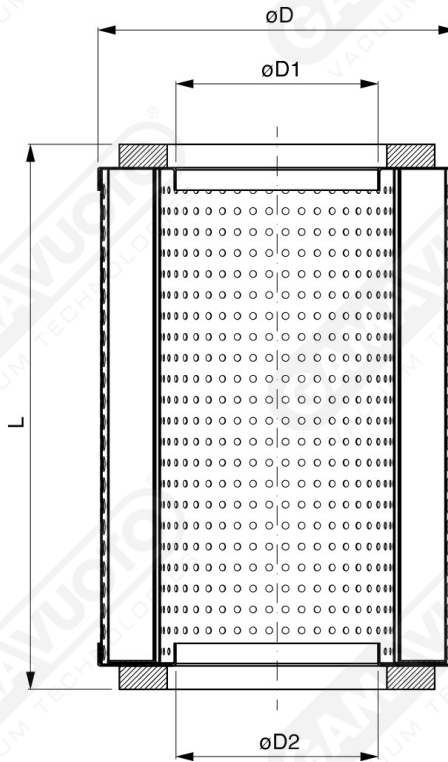

## Cartridge for FPP filters

Filtering cartridge for FPP filters available in these versions:

- pleated paper 15  $\mu$
- plastic mesh 50  $\mu$
- pleated stainless steel mesh 50  $\mu$

**Art. C.FPP 050 ÷ 200**

Art.	L	D1	D2	D	For filter
<b>C.FPP050</b>	128	23.5	23.5	50	FPP 50
<b>C.FPP100</b>	100	32	32	69	FPP 100
<b>C.FPP150</b>	180	32	32	69	FPP 150
<b>C.FPP200</b>	255	32	32	69	FPP 200

For the plastic version, add a P at the end of the code. For example: C.FPP050P